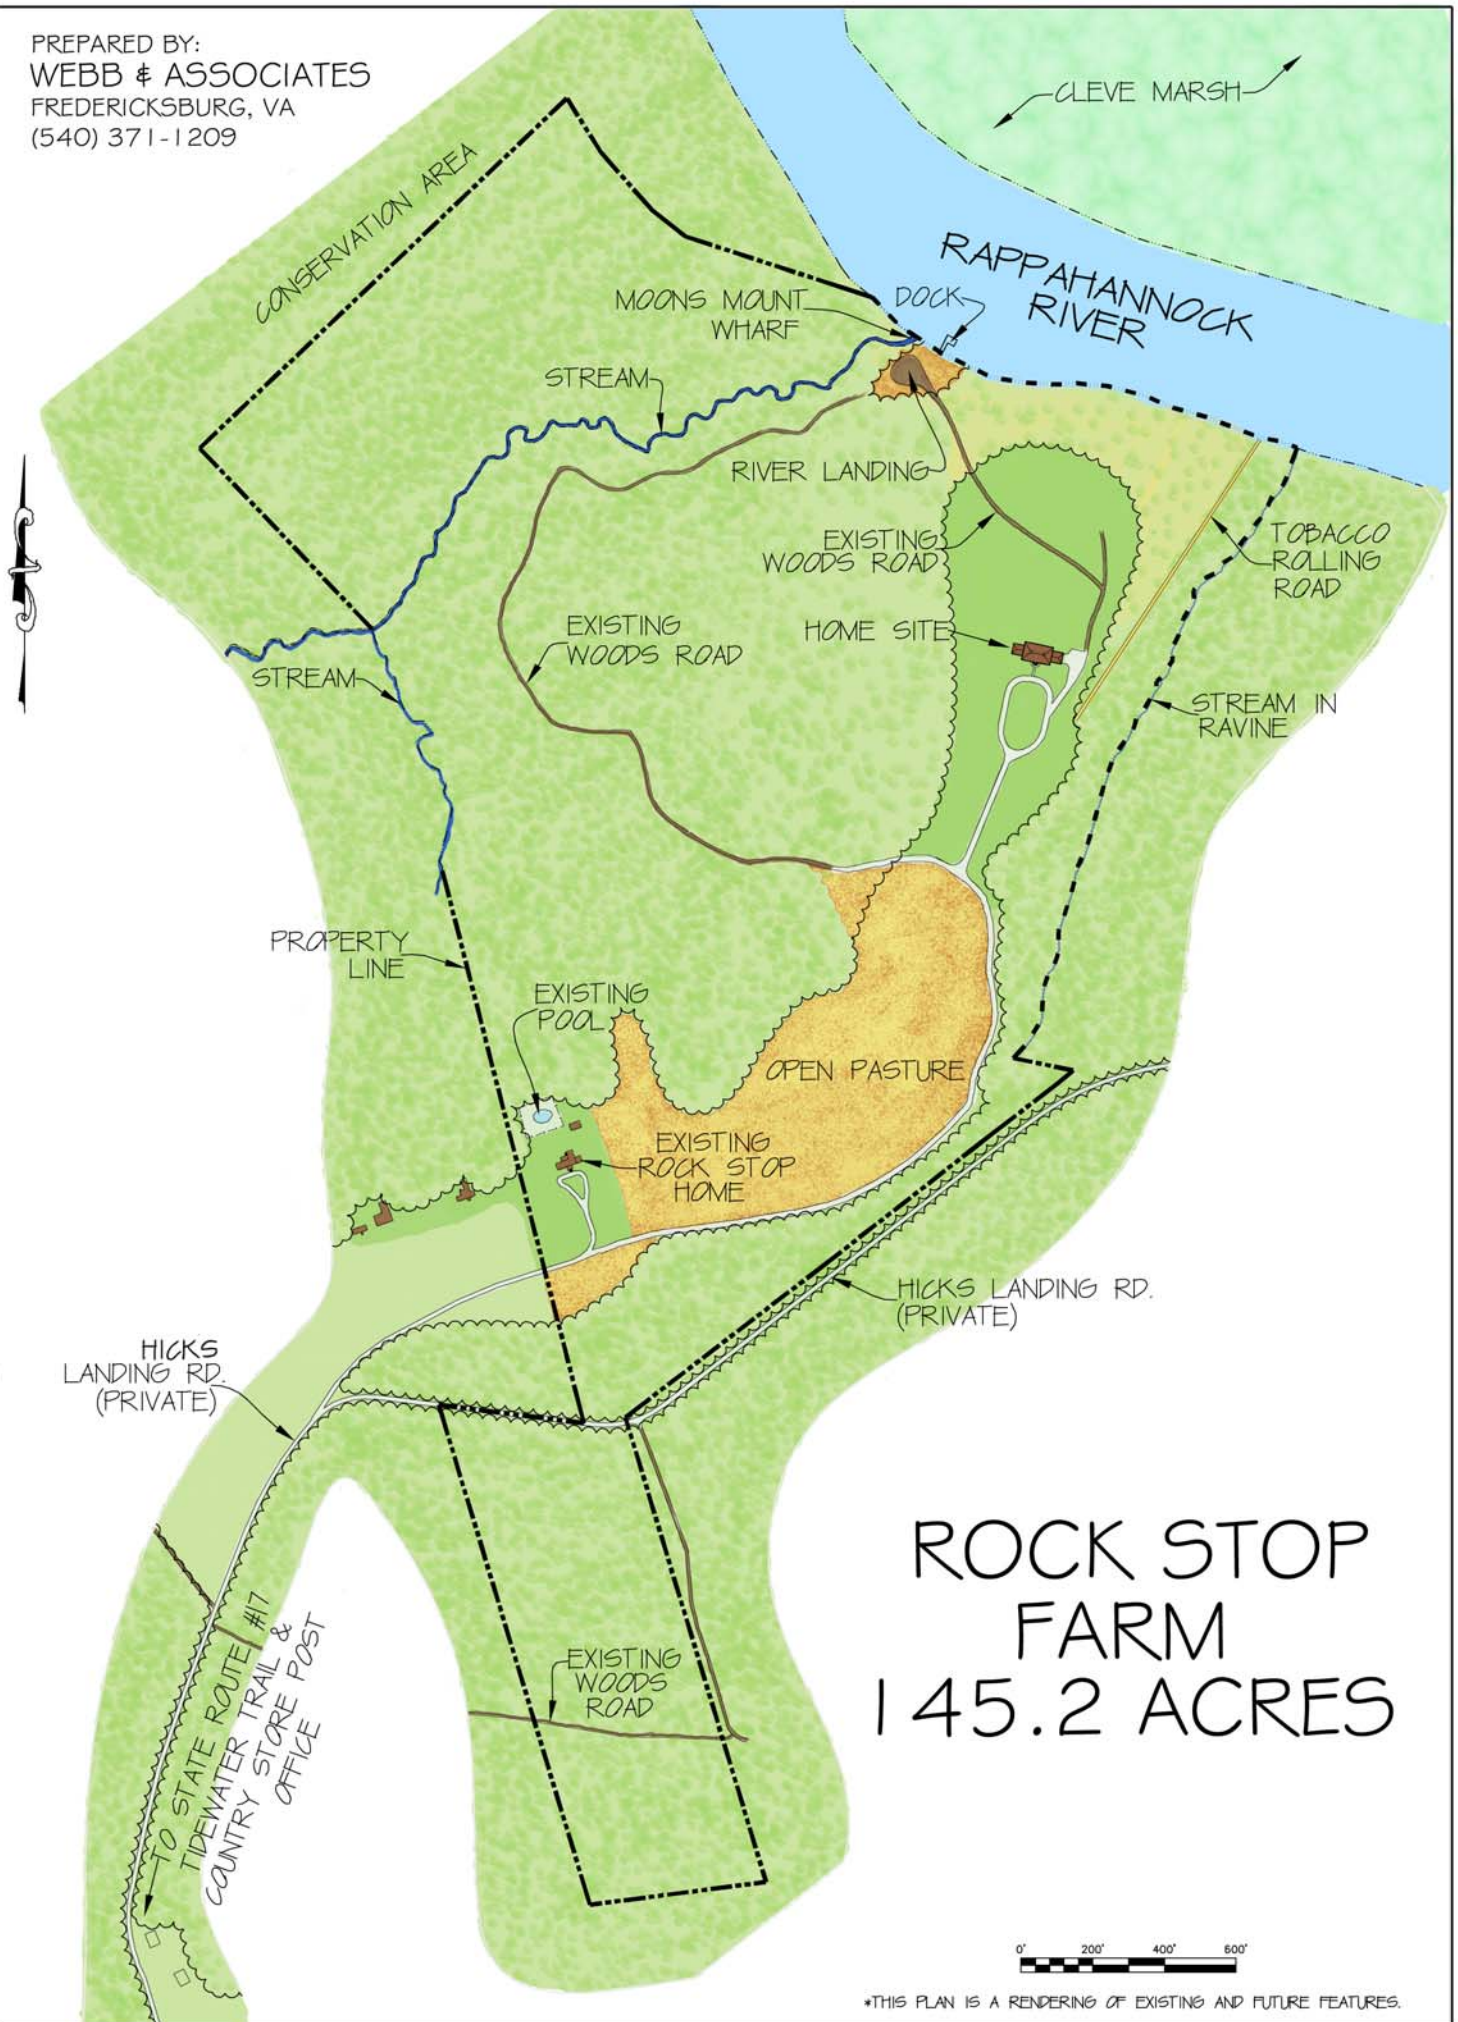

PREPARED BY:
WEBB & ASSOCIATES
FREDERICKSBURG, VA
(540) 371-1209

ROCK STOP FARM 145.2 ACRES

*THIS PLAN IS A RENDERING OF EXISTING AND FUTURE FEATURES.